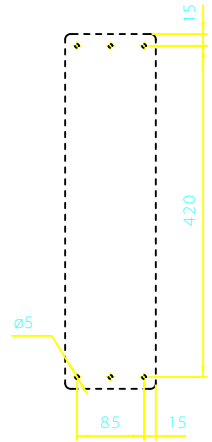

Diritti riservati

All rights reserved

Wall fastening holes

dimensions in mm	TM 1145 TB	Scale	
Date 29/09/11	Modular back plate for TM 16A/32A compact		
Sign Radice			