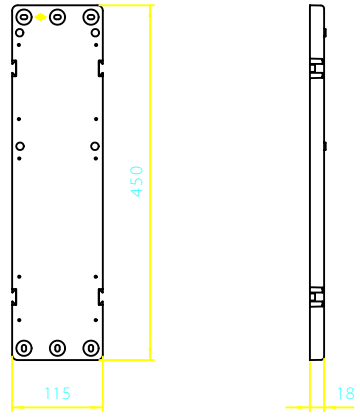

Diritti riservati

All rights reserved

Wall fastening holes

dimensions in mm	TM 1145 TB	Scale	
Date 29/09/11	Modular back plate for TM 16A/32A compact		
Sign Radice			